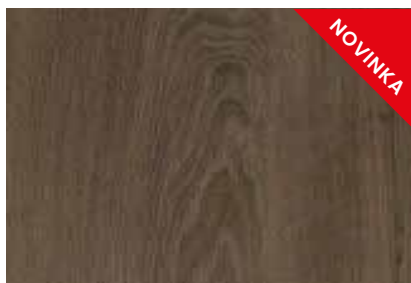

WOODEC - turner oak toffee
470-3004